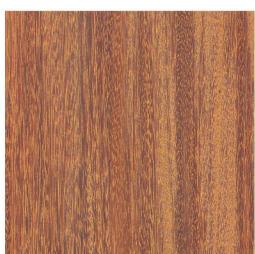

Unstained Natural Wood Alternatives

IPE